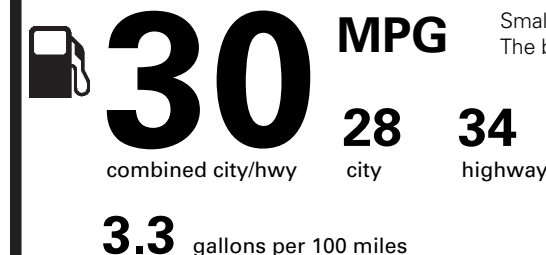

PRICE INFORMATION

BASE PRICE	\$26,610.00
TOTAL OPTIONS/OTHER	1,765.00
TOTAL VEHICLE & OPTIONS/OTHER	28,375.00
DESTINATION & DELIVERY	1,245.00

EPA DOT Fuel Economy and Environment

Gasoline Vehicle

Fuel Economy